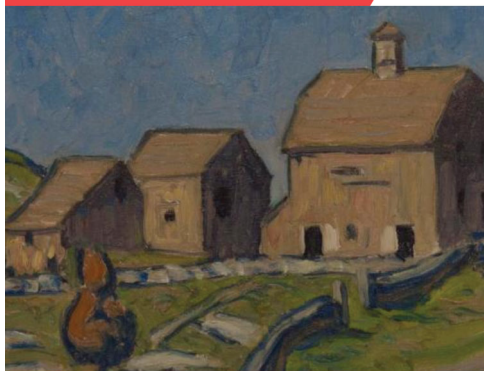

BARRY

ART MUSEUM

AT OLD DOMINION UNIVERSITY

Richard Marquis
Egg in Cage
Blown granular glass, 2007

E is for **Egg**

BARRY

ART MUSEUM

AT OLD DOMINION UNIVERSITY

Arthur B. Carles
Tulips
Oil on canvas, ~1920

F is for **F**lowers

BARRY

ART MUSEUM

AT OLD DOMINION UNIVERSITY

BARRY

ART MUSEUM

AT OLD DOMINION UNIVERSITY

G is for **G**reen

Anne Neely
Bloom
Oil on linen, 2014

Allen Tucker
Walls
Oil on canvas, 1931

H is for **H**ouse